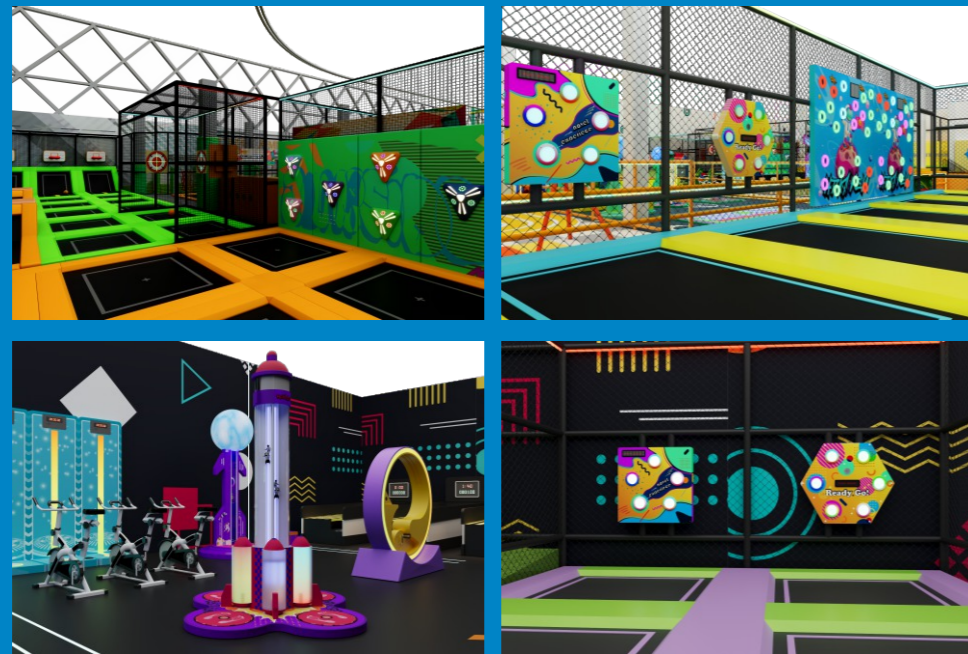

ZHEJIANG LEJIAN AMUSEMENT TOYS CO.,LTD

high-quality arena amusement park system solutions supplier

BRAND INTRODUCTION

Arena amusement Park

Providing high-quality arena amusement park system solutions and committed to the transformation and construction of global intelligent amusement parks

Now we are committed on the arena amusement parks to combine the arena games and amusement park entertainment facilities. participants not only experience a variety of exciting and fun amusement facilities, but also play e-sports games in professional arenas. This perfect combination of entertainment and arena makes arena amusement parks a comprehensive entertainment place that integrates leisure, entertainment and competition.

Our indoor playground have following games:

- 1. Soft play
- 2. Trampoline parks
- 3. Arena parks
- 4. Ninja course
- 5. Wall games
- 6. Electronic games

According to your area and your investigation report, you can choose the games as you like. Please check the following design and style from after pages for your reference.

The trampoline park not only provides ordinary trampoline jumping activities, but also organizes various interesting activity projects, such as trampoline competitions, trampoline fitness courses, trampoline parties, etc., to increase the interaction and entertainment of participants.