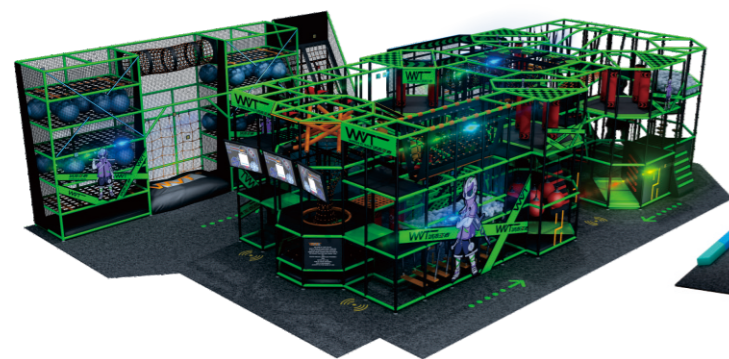

Arena Amusement Parks

Item Code: LJ-A2024001A

Siz: 40*100*10m

LJ-2024001A
Close-up View for your reference

1

2

3

4