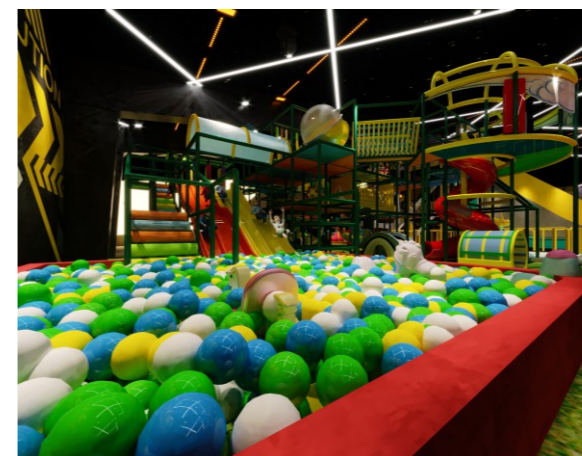

5

Lejian Children's Park:

1. Diversified amusement facilities

We will integrate various amusement games as much as possible according to the customer's area size. to meet the needs of children of different age groups as much as possible. Enable children to play and explore to their heart's content.

2. Safety and Sustainability

Lejian Children's Park emphasizes safety and sustainability. Made of environmentally friendly materials that meet safety standards and undergo strict testing and maintenance. At the same time, safety measures such as guardrails and cushions are installed in the park to ensure the safety of children.

3. Education and interactivity

Lejian Children's Park is not only for entertainment, but also emphasizes education and interaction. There are various educational games and activities set up in the park, such as scientific experiments, artistic creations, etc., to help children learn and develop various skills. In addition, the park also encourages interaction and cooperation among children, cultivating their social skills.

4. The Mization and Innovation

Lejian Children's Parks are often based on specific themes, such as animated movies, fairy tales, etc., creating a unique atmosphere and experience through setting, decoration, and activity design. The amusement park continues to innovate,