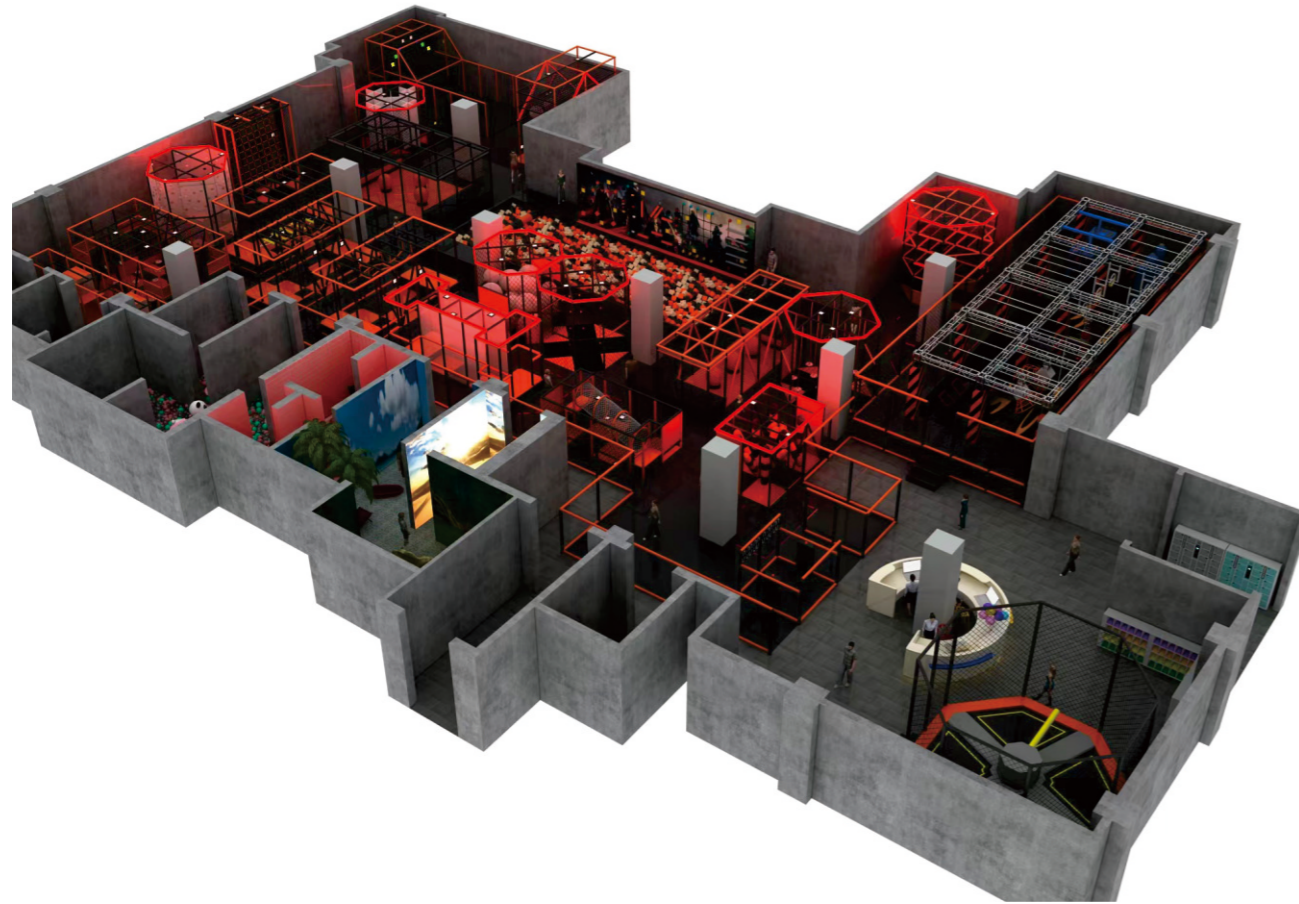

Item Code:LJ-A2024004A

Lejian arena Amusement Park with transponders, hand rings, scoreboard, which adopts an intelligent management system, which provides more personalized services for players through big data analysis and artificial intelligence technology.